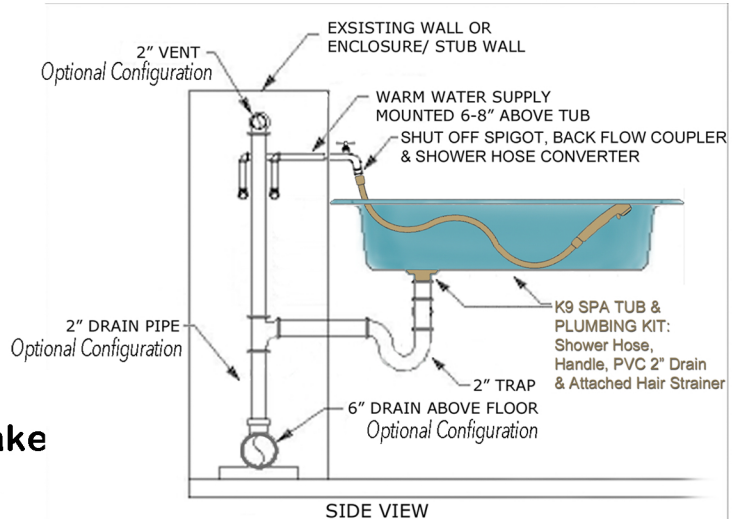

DIMENSIONS

K9 Spa Tub Measurements:
 Measurements in inches and taken from top and/or inside of tub, unless otherwise specified.
 Measurements can vary +/- 1/4"
 Fiberglass Thickness: ~ 3/16"

PLUMBING

We suggest plumbing the K9Spa like a raised utility sink or shower. Drawing is a suggestion of this plumbing where water entry is mounted 6-8" or more above the K9Spa and water exit is similar to a utility sink with a 2" PVC or ABS drain installed. **NOTE** this is one option/configuration please consult your plumber to make sure all city requirements are met.

BASE STRUCTURE PER ADA:

Base height 30-34" per ADA
 Please increase height of legs to 38" - 45" for standing comfort for non ADA Wheeled customers. Tubs should be **FULLY SUPPORTED UNDERNEITH** the K9Spa not by the sides!