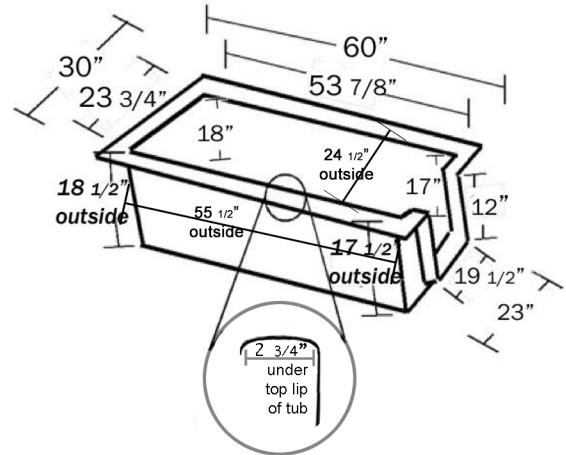

DIMENSIONS

K9 Spa Tub Measurements:
 Measurements in inches and taken from top and/or inside of tub, unless otherwise specified.
 Measurements can vary +/- 1/4"
 Fiberglass Thickness: ~ 3/16"

PLUMBING

We suggest plumbing the K9Spa like a raised utility sink or shower. Drawing is a suggestion of this plumbing where water entry is mounted 6-8" or more above the K9Spa and water exit is similar to a utility sink with a 2" PVC or ABS drain installed. **NOTE** this is one option/configuration please consult your plumber to make sure all city requirements are met.

BASE STRUCTURE PER ADA:

Base height 30-34" per ADA
 Please increase height of legs to 38" - 45" for standing comfort for non ADA Wheeled customers. Tubs should be **FULLY SUPPORTED UNDERNEITH** the K9Spa not by the sides!