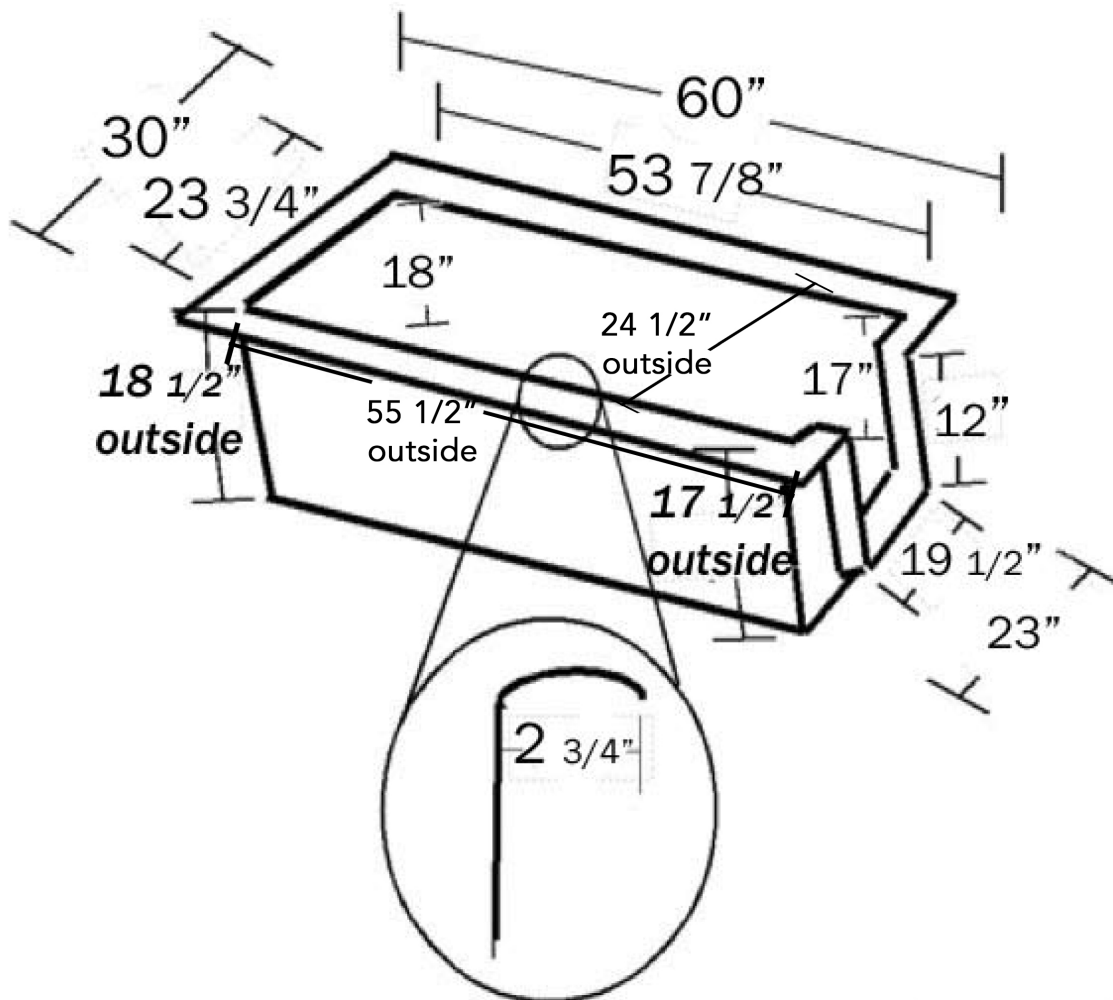

K9 Spa Tub Measurements:

Measurements in inches and taken from top and/or inside of tub, unless otherwise specified.

Measurements can vary +/- 1/4"

Fiberglass Thickness: ~ 3/16"

www.K9Spa.com

Ingrid Sutton - (360) 701-0665

Side View (Front Edge) Underside Measurements: +/- 1/8"

www.K9Spa.com
Ingrid Sutton - (360) 701-0665
Side View Underside Measurements: +/- 1/8"

10"
including drain cutout

8 1/4"
to center of drain cutout

6 3/4"
to edge of drain cutout

←----- 1" Slope from Dog Entrance to Drain ----->

3"

16.5"

17.5"