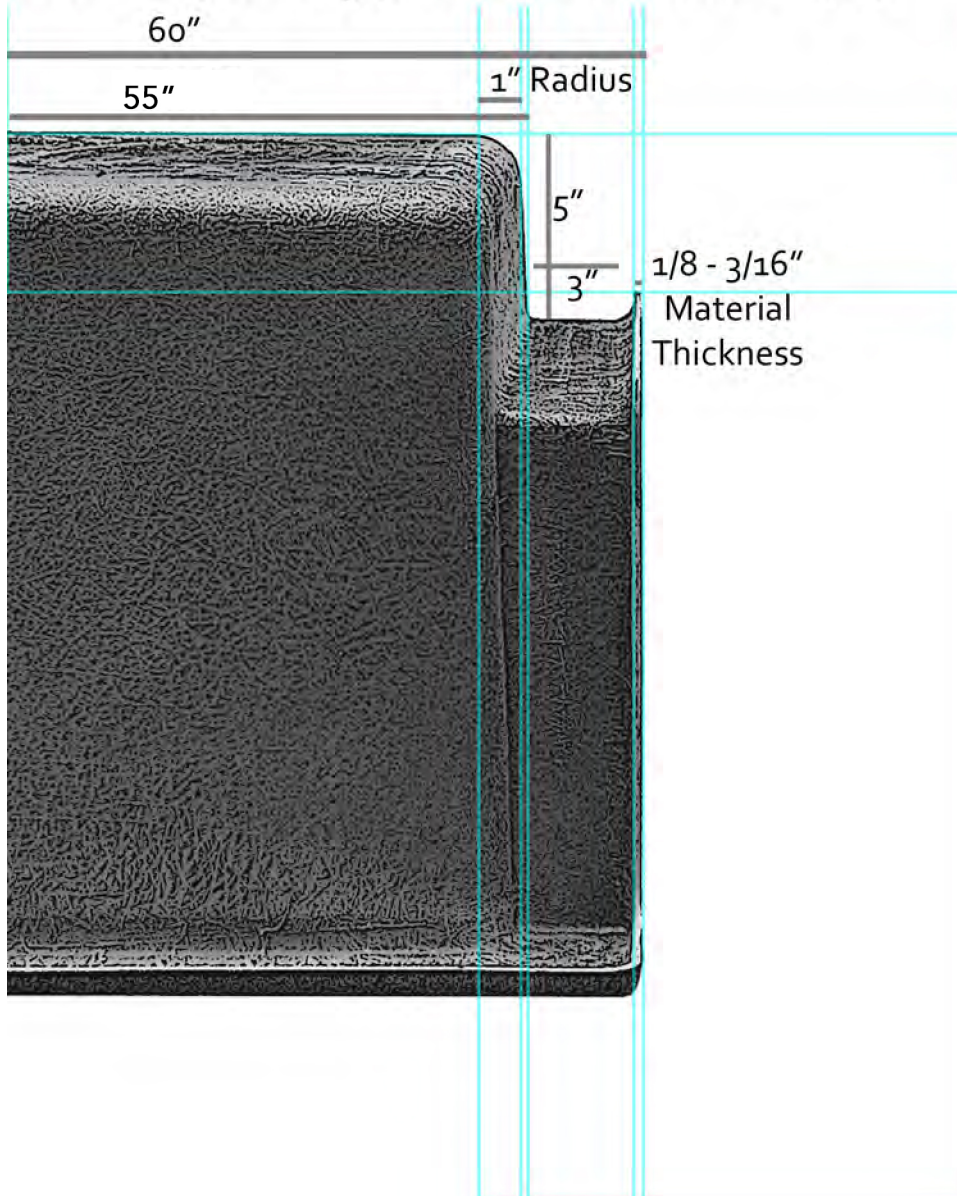

K9 Spa Tub Measurements:

Measurements in inches and taken from top and/or inside of tub, unless otherwise specified.

Measurements can vary +/- 1/4"

Fiberglass Thickness: ~ 3/16"

www.K9Spa.com

Ingrid Sutton - (360) 701-0665

Side View (Front Edge) Underside Measurements: +/- 1/8"

www.K9Spa.com
Ingrid Sutton - (360) 701-0665
Side View Underside Measurements: +/- 1/8"

10"
including drain cutout

8 1/4"
to center of drain cutout

6 3/4"
to edge of drain cutout

←----- 1" Slope from Dog Entrance to Drain ----->

3"

16.5"

17.5"