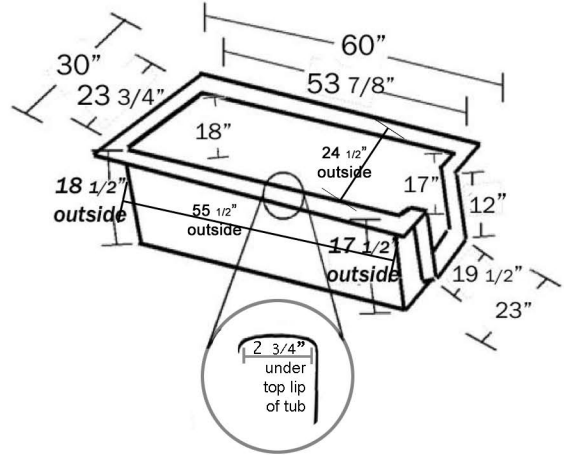

DIMENSIONS

K9 Spa Tub Measurements:
 Measurements in inches and taken from top and/or inside of tub, unless otherwise specified.
 Measurements can vary +/- 1/4"
 Fiberglass Thickness: ~ 3/16"

PLUMBING

We suggest plumbing the K9Spa like a raised utility sink or shower. Drawing is a suggestion of this plumbing where water entry is mounted 6-8" or more above the K9Spa and water exit is similar to a utility sink with a 2" PVC or ABS drain installed. **NOTE** this is one option/configuration please consult your plumber to make sure all city requirements are met.

BASE STRUCTURE PER ADA:

Base height 30-34" per ADA
 Please increase height of legs to 38" - 45" for standing comfort for non ADA Wheeled customers. Tubs should be **FULLY SUPPORTED UNDERNEITH** the K9Spa not by the sides! The K9 Spa tub weighs 65 lbs.