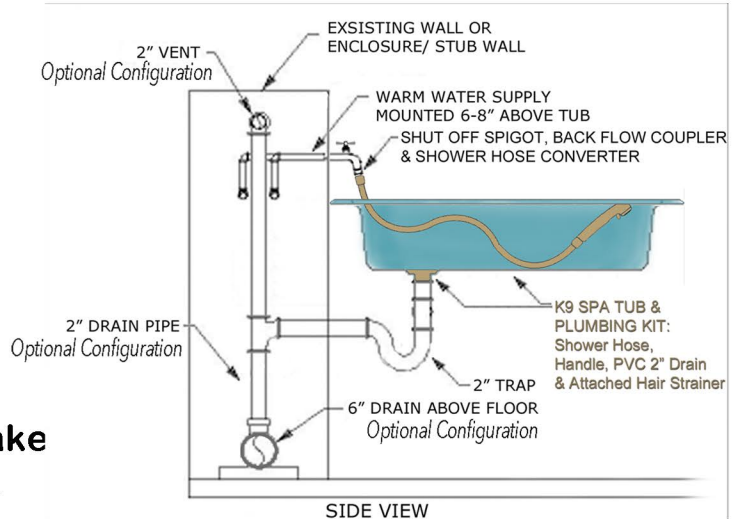

DIMENSIONS

K9 Spa Tub Measurements:
 Measurements in inches and taken from top and/or inside of tub, unless otherwise specified.
 Measurements can vary +/- 1/4"
 Fiberglass Thickness: ~ 3/16"

PLUMBING

We suggest plumbing the K9Spa like a raised utility sink or shower. Drawing is a suggestion of this plumbing where water entry is mounted 6-8" or more above the K9Spa and water exit is similar to a utility sink with a 2" PVC or ABS drain installed. **NOTE** this is one option/configuration please consult your plumber to make sure all city requirements are met.

BASE STRUCTURE PER ADA:

Base height 30-34" per ADA
 Please increase height of legs to 38" - 45" for standing comfort for non ADA Wheeled customers. Tubs should be **FULLY SUPPORTED UNDERNEITH** the K9Spa not by the sides! The K9 Spa tub weighs 65 lbs.